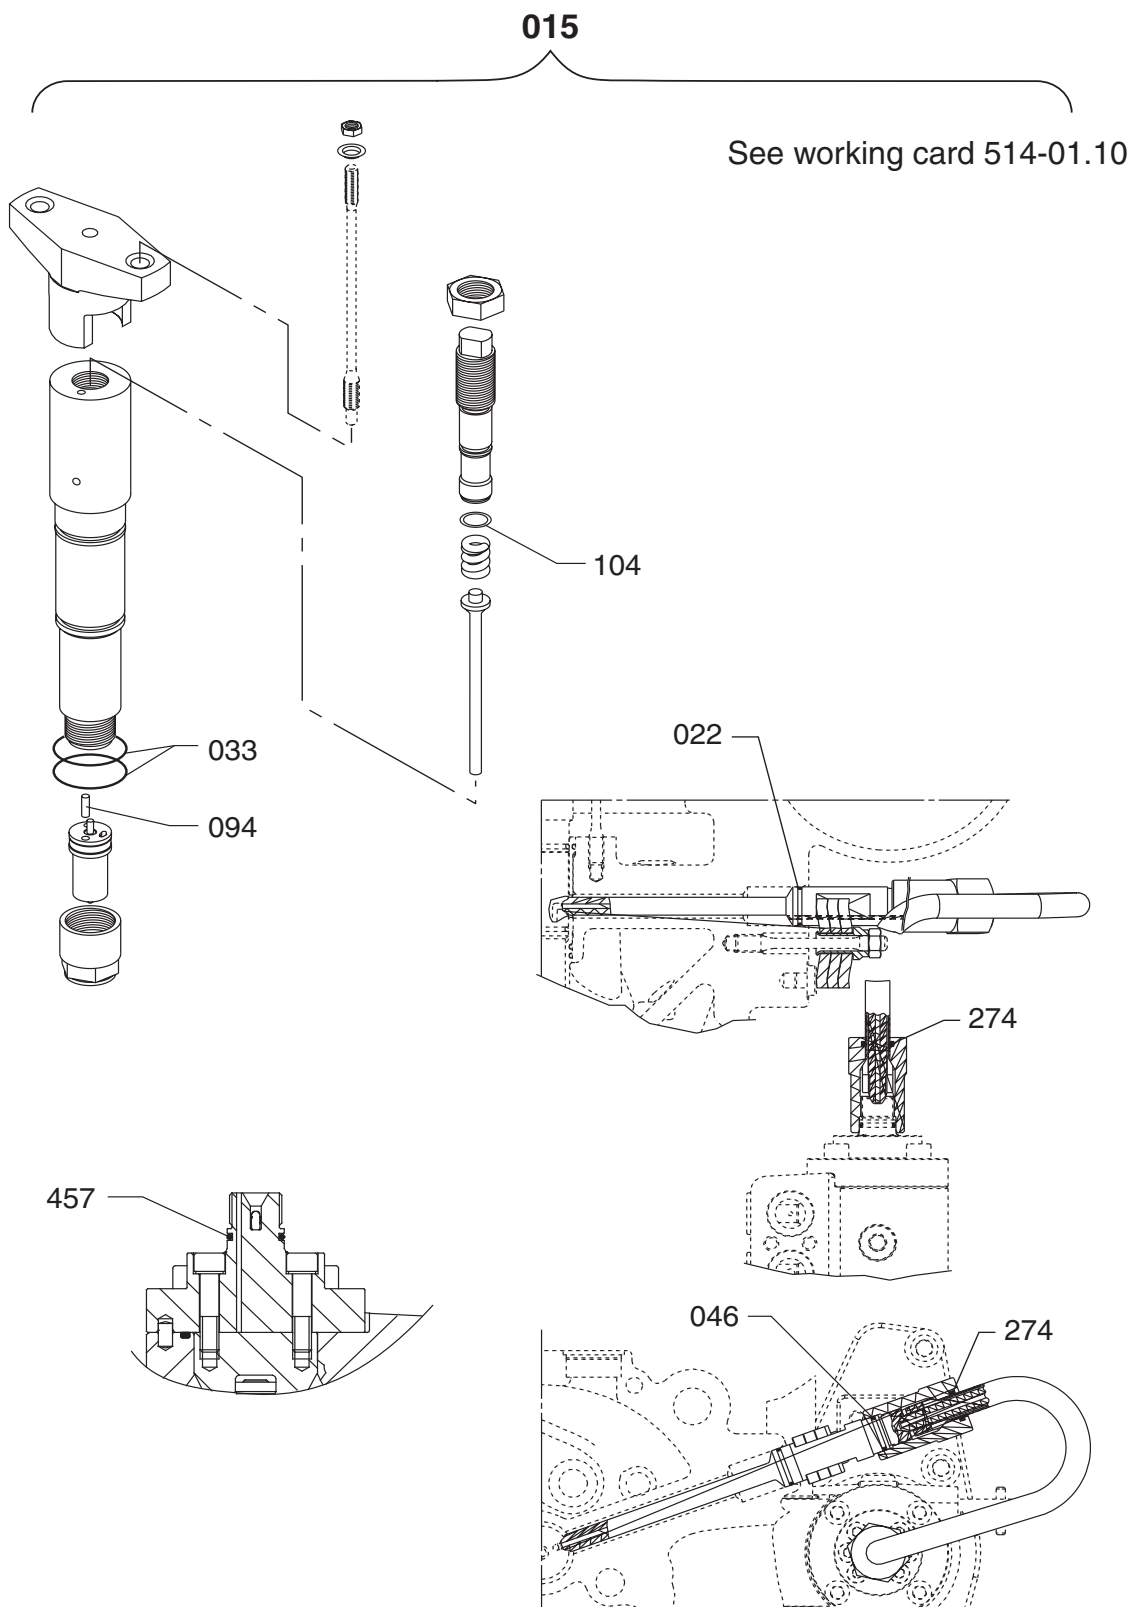

Kit Page 1 (2)	Kit for Inspection of Fuel Valve (Woodward)	51701-04
-------------------	--	-----------------

L16/24

08028-0D/H5250/94.08.12

51701-04

Kit for Inspection of Fuel Valve (Woodward)

Kit
Page 2 (2)

L16/24

Item no	Qty	Designation	Where to find in the engine instruction book	
015	1/V	Kit for fuel valve, complete consisting of:		
	2/V	O-ring	Plate 51402	Item 033
	2/V	Cylindrical pin	Plate 51402	Item 094
	1/V	O-ring	Plate 51402	Item 104
	1/C	O-ring	Plate 51404	Item 022
	1/C	O-ring	Plate 51404	Item 046
	2/C	O-ring	Plate 51404	Item 274
	1/P	O-ring	Plate 51401	Item 457

Qty/V = Qty/Valve
 Qty/C = Qty/Cylinder
 Qty/P = Qty/Pump