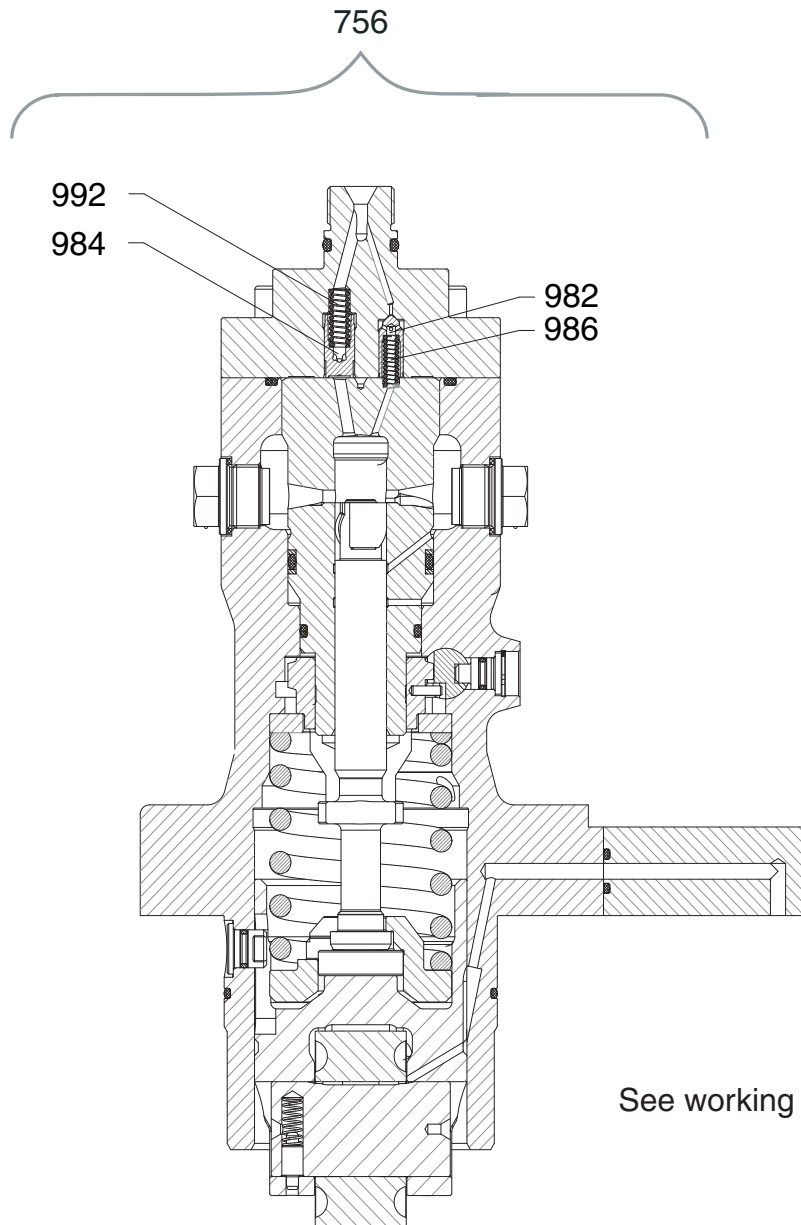

L16/24

51731-03	Kit for Pressure Valve	Plate Page 2 (2)
----------	-------------------------------	---------------------

L16/24

Item No	Qty	Designation	Where to find in the engine instruction book	
756		Kit for pressure valve, complete consisting of:		
	1	Valve cone	Plate 51401	Item 982
	1	Valve cone	Plate 51401	Item 984
	1	Pressure spring	Plate 51401	Item 986
	1	Pressure spring	Plate 51401	Item 992
		<p>Please Note that this is a kit supply, and that any exceeding number of o-rings and gaskets are not accepted as return goods.</p>		