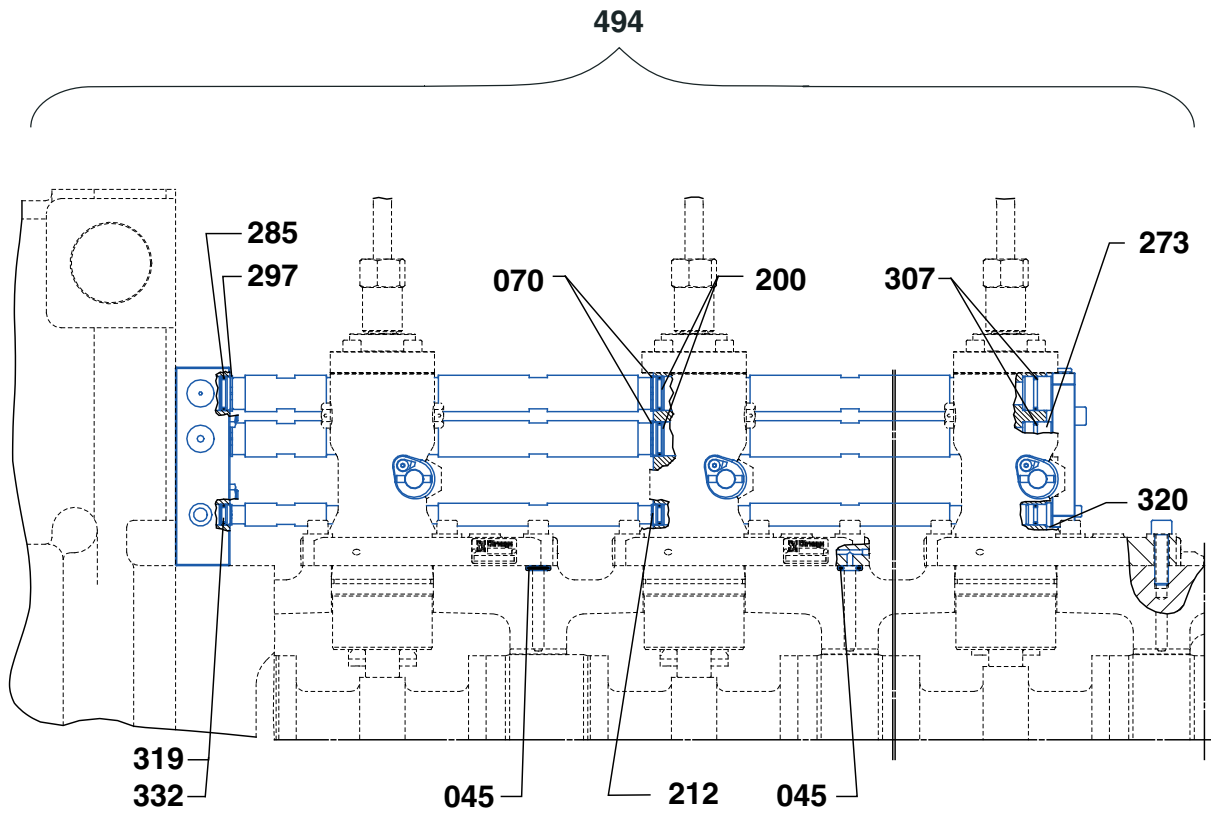

Plate Page 1 (2)	Kit for Fuel Injection Pump Connections	51732-02
---------------------	--	-----------------

5L16/24

Please see working card 514-01.05

51732-02

Kit for Fuel Injection Pump Connections

Plate
Page 2 (2)

5L16/24

Item no	Qty	Designation	Where to find in the engine instruction book	
494		Kit for fuel injection pump connections complete consisting of:		
	5	O-ring	Plate 51401	Item 457
	5	O-ring	Plate 51401	Item 984
	5	O-ring	Plate 51404	Item 046
	5	O-ring	Plate 51435	Item 045
	16	Retaining ring	Plate 51435	Item 070
	8	Retaining ring	Plate 51435	Item 094
	16	O-ring	Plate 51435	Item 200
	8	O-ring	Plate 51435	Item 212
	2	O-ring	Plate 51435	Item 273
	4	O-ring	Plate 51435	Item 285
	4	Retaining ring	Plate 51435	Item 297
	2	O-ring	Plate 51435	Item 307
	2	O-ring	Plate 51435	Item 319
	1	O-ring	Plate 51435	Item 320
	2	Retaining ring	Plate 51435	Item 332
		Please Note that this is a kit supply, and that any exceeding number of o-rings and gaskets are not accepted as return goods.		