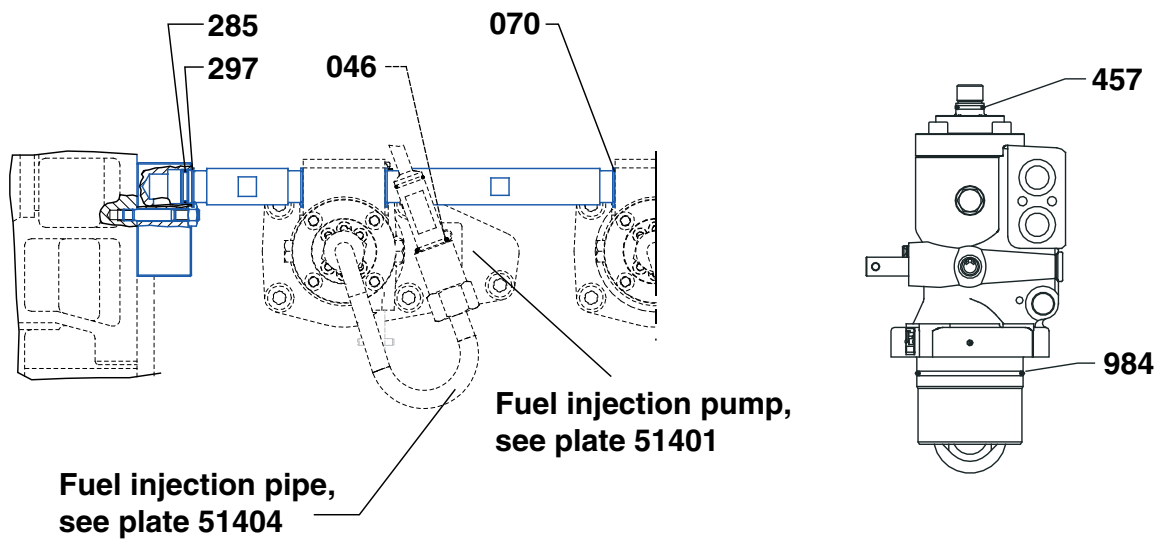

Plate Page 1 (2)	<b>Kit for Fuel Injection Pump Connections</b>	<b>51732-05</b>
---------------------	--	-----------------

**7L16/24**

Please see working card 514-01.05

51732-05

## Kit for Fuel Injection Pump Connections

Plate  
Page 2 (2)

## 7L16/24

Item no	Qty	Designation	Where to find in the engine instruction book	
494		Kit for fuel injection pump connections complete consisting of:		
	7	O-ring	Plate 51401	Item 457
	7	O-ring	Plate 51401	Item 984
	7	O-ring	Plate 51404	Item 046
	7	O-ring	Plate 51435	Item 045
	24	Retaining ring	Plate 51435	Item 070
	12	Retaining ring	Plate 51435	Item 094
	24	O-ring	Plate 51435	Item 200
	12	O-ring	Plate 51435	Item 212
	2	O-ring	Plate 51435	Item 273
	4	O-ring	Plate 51435	Item 285
	4	Retaining ring	Plate 51435	Item 297
	2	O-ring	Plate 51435	Item 307
	2	O-ring	Plate 51435	Item 319
	1	O-ring	Plate 51435	Item 320
	2	Retaining ring	Plate 51435	Item 332
		Please Note that this is a kit supply, and that any exceeding number of o-rings and gaskets are not accepted as return goods.		