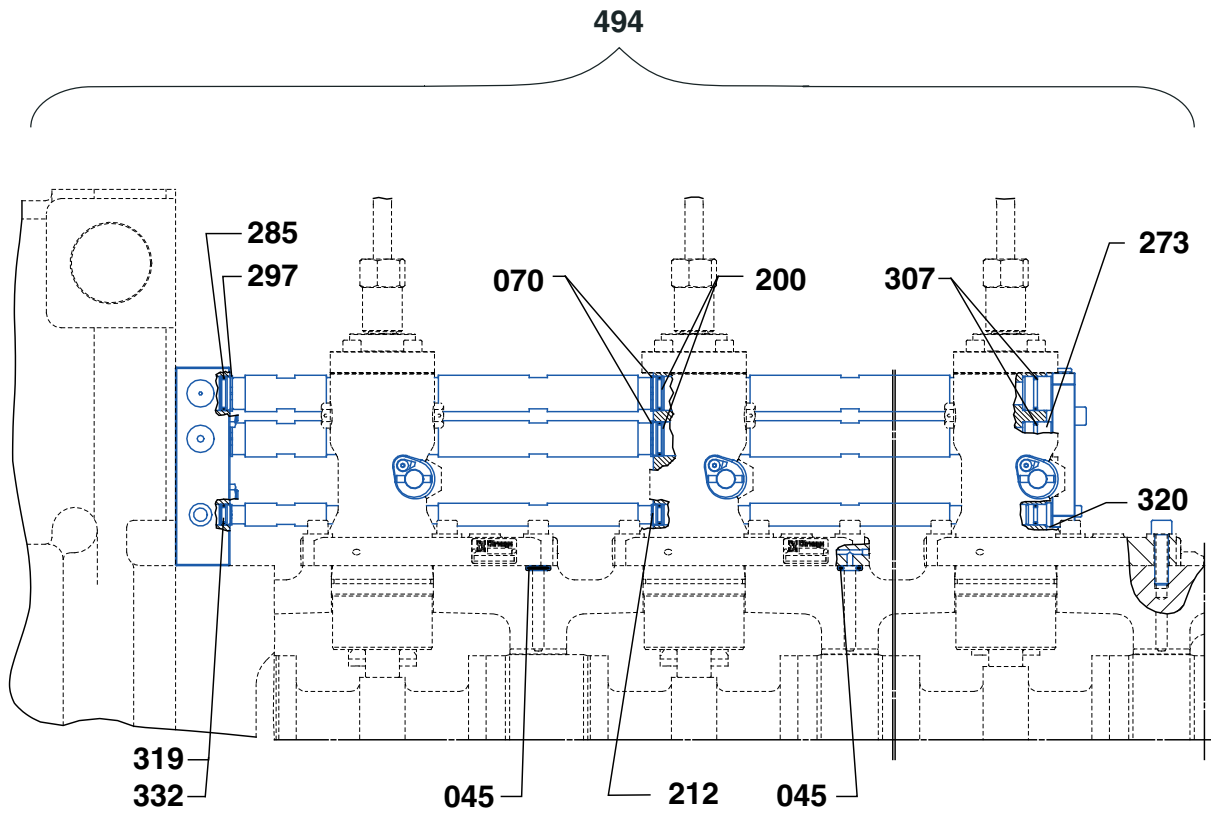

Plate Page 1 (2)	<b>Kit for Fuel Injection Pump Connections</b>	<b>51732-05</b>
---------------------	--	-----------------

**7L16/24**

Please see working card 514-01.05

51732-05

## Kit for Fuel Injection Pump Connections

Plate  
Page 2 (2)

## 7L16/24

Item no	Qty	Designation	Where to find in the engine instruction book	
494		Kit for fuel injection pump connections complete consisting of:		
	7	O-ring	Plate 51401	Item 457
	7	O-ring	Plate 51401	Item 984
	7	O-ring	Plate 51404	Item 046
	7	O-ring	Plate 51435	Item 045
	24	Retaining ring	Plate 51435	Item 070
	12	Retaining ring	Plate 51435	Item 094
	24	O-ring	Plate 51435	Item 200
	12	O-ring	Plate 51435	Item 212
	2	O-ring	Plate 51435	Item 273
	4	O-ring	Plate 51435	Item 285
	4	Retaining ring	Plate 51435	Item 297
	2	O-ring	Plate 51435	Item 307
	2	O-ring	Plate 51435	Item 319
	1	O-ring	Plate 51435	Item 320
	2	Retaining ring	Plate 51435	Item 332
		Please Note that this is a kit supply, and that any exceeding number of o-rings and gaskets are not accepted as return goods.		