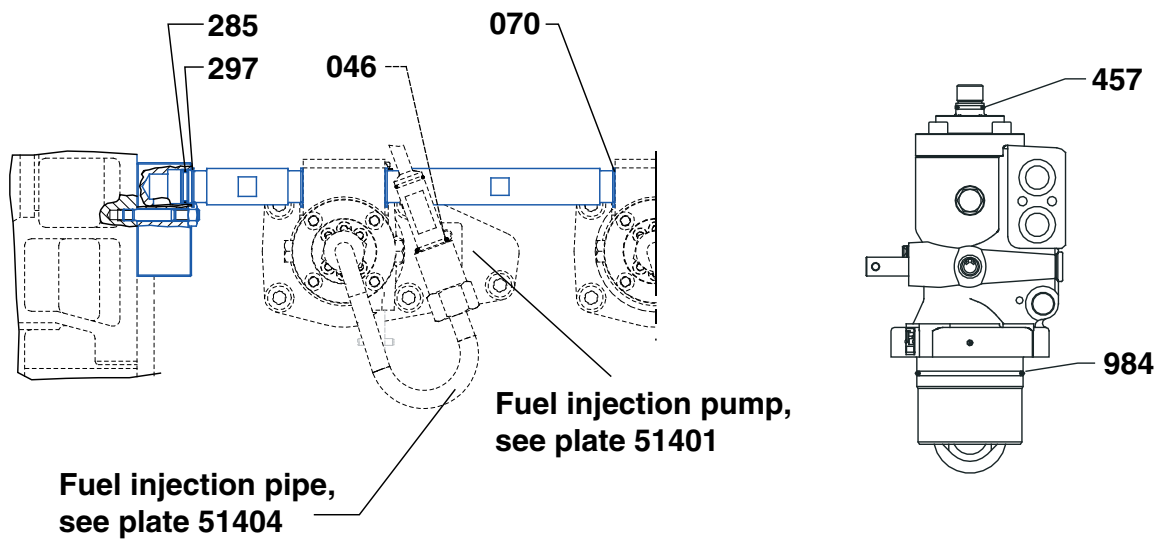

Plate Page 1 (2)	Kit for Fuel Injection Pump Connections	51732-06
---------------------	--	-----------------

8L16/24

Please see working card 514-01.05

51732-06

Kit for Fuel Injection Pump Connections

Plate
Page 2 (2)

8L16/24

Item no	Qty	Designation	Where to find in the engine instruction book	
494		Kit for fuel injection pump connections complete consisting of:		
	8	O-ring	Plate 51401	Item 457
	8	O-ring	Plate 51401	Item 984
	8	O-ring	Plate 51404	Item 046
	8	O-ring	Plate 51435	Item 045
	28	Retaining ring	Plate 51435	Item 070
	14	Retaining ring	Plate 51435	Item 094
	28	O-ring	Plate 51435	Item 200
	14	O-ring	Plate 51435	Item 212
	2	O-ring	Plate 51435	Item 273
	4	O-ring	Plate 51435	Item 285
	4	Retaining ring	Plate 51435	Item 297
	2	O-ring	Plate 51435	Item 307
	2	O-ring	Plate 51435	Item 319
	1	O-ring	Plate 51435	Item 320
	2	Retaining ring	Plate 51435	Item 332
		Please Note that this is a kit supply, and that any exceeding number of o-rings and gaskets are not accepted as return goods.		