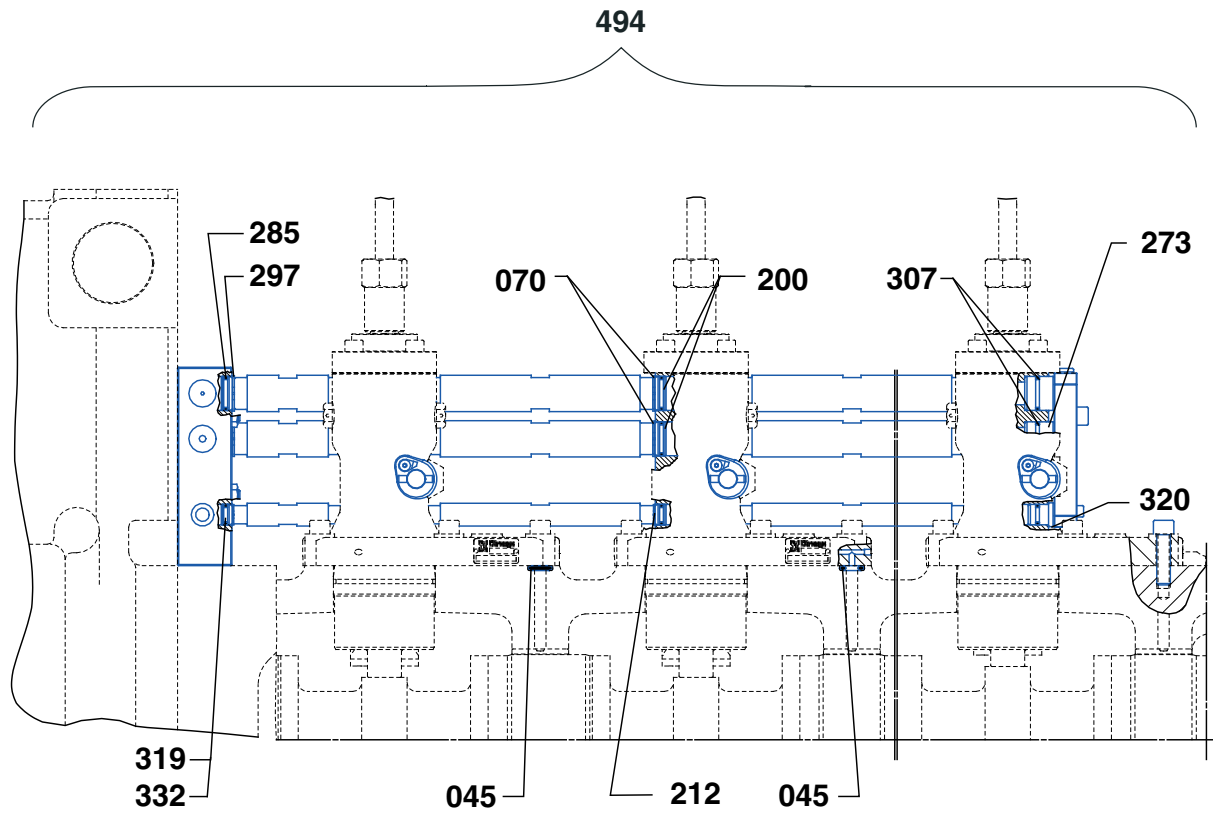

Plate Page 1 (2)	Kit for Fuel Injection Pump Connections	51732-06
---------------------	--	-----------------

8L16/24

Please see working card 514-01.05

51732-06

Kit for Fuel Injection Pump Connections

Plate
Page 2 (2)

8L16/24

Item no	Qty	Designation	Where to find in the engine instruction book	
494		Kit for fuel injection pump connections complete consisting of:		
	8	O-ring	Plate 51401	Item 457
	8	O-ring	Plate 51401	Item 984
	8	O-ring	Plate 51404	Item 046
	8	O-ring	Plate 51435	Item 045
	28	Retaining ring	Plate 51435	Item 070
	14	Retaining ring	Plate 51435	Item 094
	28	O-ring	Plate 51435	Item 200
	14	O-ring	Plate 51435	Item 212
	2	O-ring	Plate 51435	Item 273
	4	O-ring	Plate 51435	Item 285
	4	Retaining ring	Plate 51435	Item 297
	2	O-ring	Plate 51435	Item 307
	2	O-ring	Plate 51435	Item 319
	1	O-ring	Plate 51435	Item 320
	2	Retaining ring	Plate 51435	Item 332
		Please Note that this is a kit supply, and that any exceeding number of o-rings and gaskets are not accepted as return goods.		