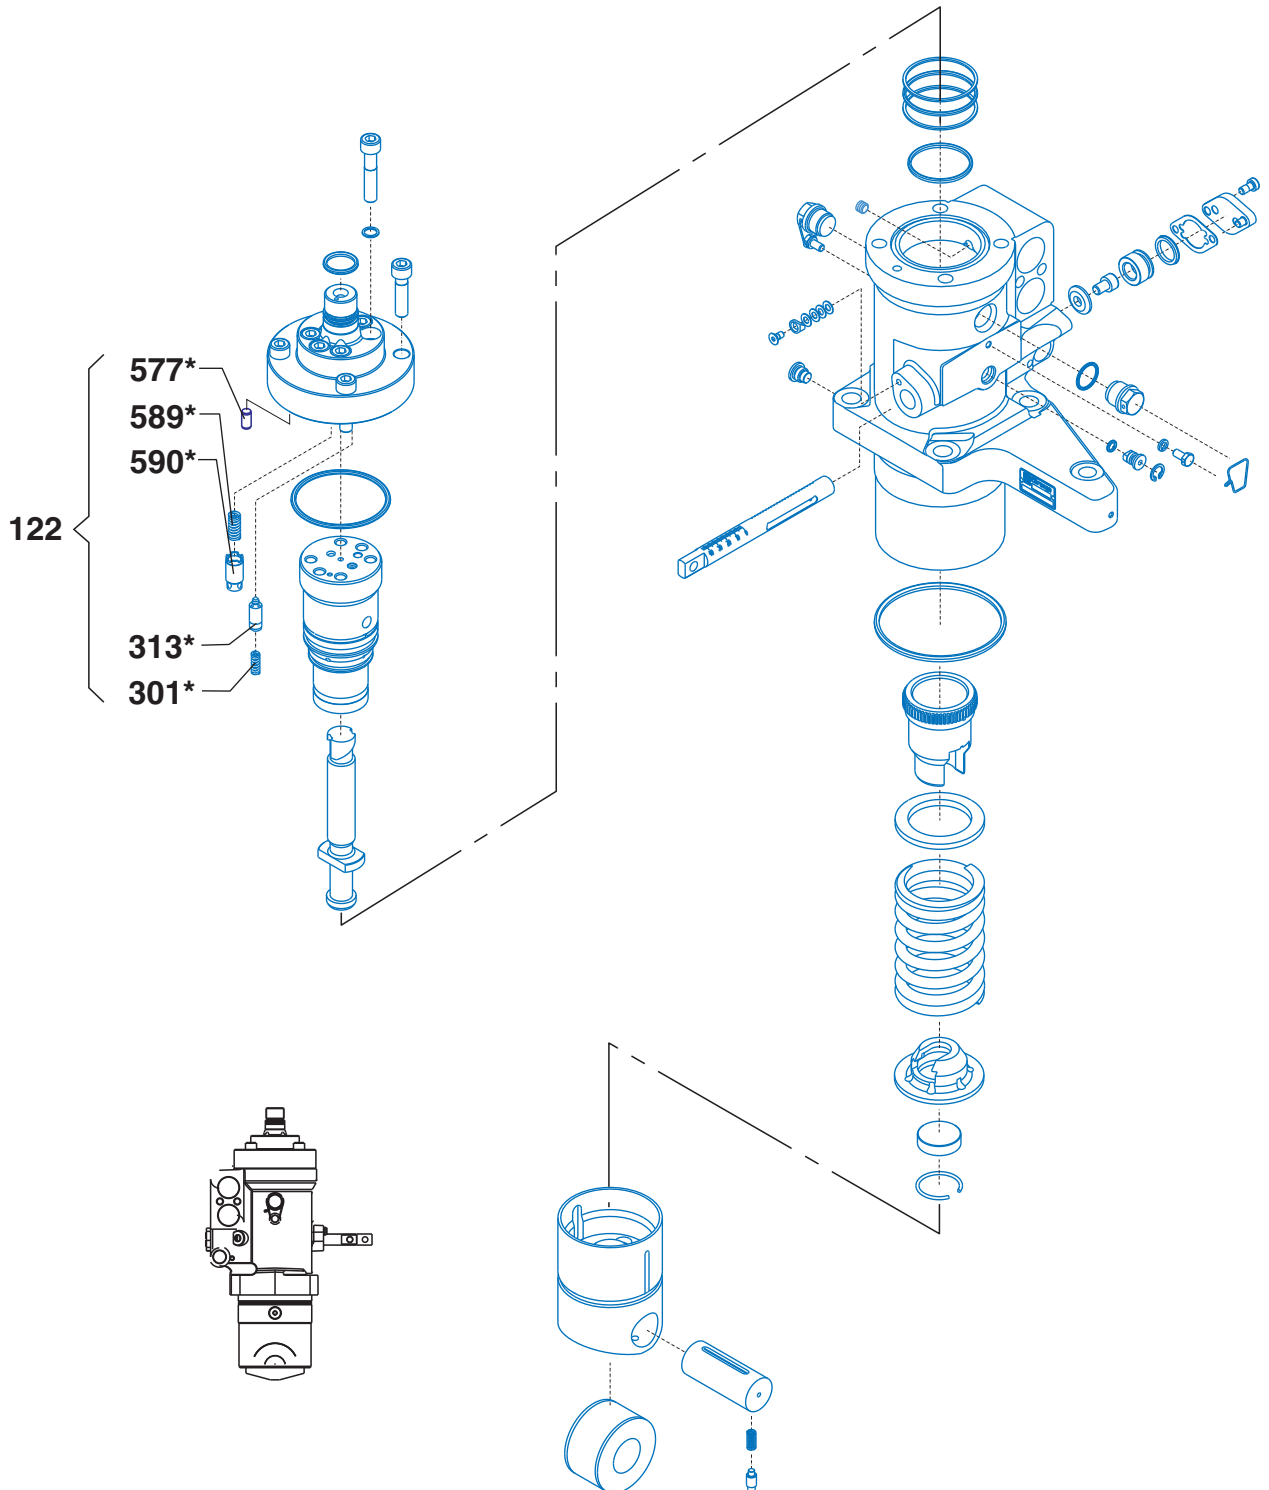

Plate Page 1 (2)	Kit for Pressure Valve	51731-02
---------------------	-------------------------------	-----------------

L21/31

See working card 514-01.06

51731-02	Kit for Pressure Valve	Plate Page 2 (2)
----------	-------------------------------	---------------------

L21/31

Item No	Qty	Designation	Where to find in the engine instruction book	
122		Kit for pressure valve, complete consisting of:		
	1	Pressure valve spring	Plate 51401	Item 301
	1	Spring plate	Plate 51401	Item 313
	1	Cylindrical pin	Plate 51401	Item 577
	1	Spring	Plate 51401	Item 589
	1	Pressure valve	Plate 51401	Item 590
		<p>Please Note that this is a kit supply, and that any exceeding number of o-rings and gaskets are not accepted as return goods.</p>		