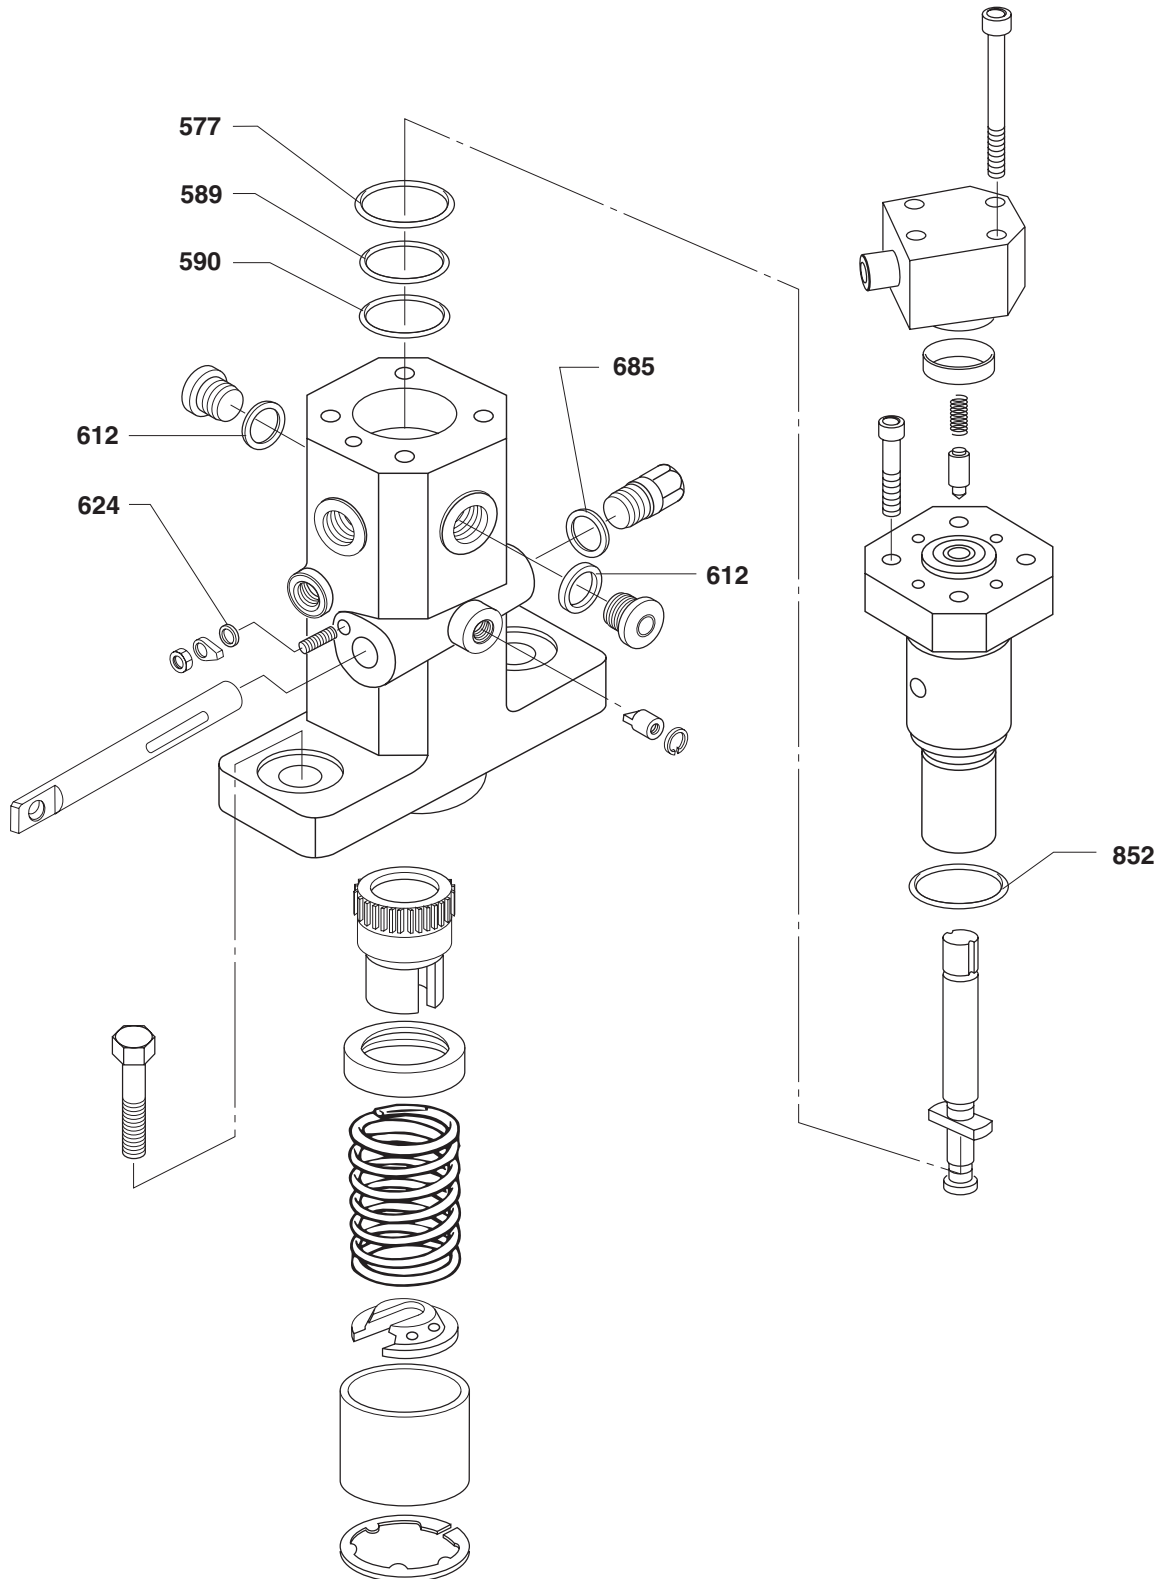

374

51730-10	Kit for Fuel Injection Pump	Plate Page 2 (2)
----------	-----------------------------	---------------------

L23/30H

Item no	Qty	Designation	Where to find in the engine instruction book	
374		Kit for fuel injection pump complete consisting of:		
	1	O-ring	Plate 51401	Item 577
	1	O-ring	Plate 51401	Item 589
	1	O-ring	Plate 51401	Item 590
	2	Gasket	Plate 51401	Item 612
	1	Washer	Plate 51401	Item 624
	1	Gasket	Plate 51401	Item 685
	1	O-ring	Plate 51401	Item 852
<p><i>Please Note</i> that this is a kit supply, and that any exceeding number of o-rings and gaskets are not accepted as return goods.</p>				

08028-0D/H5250/94.08.12