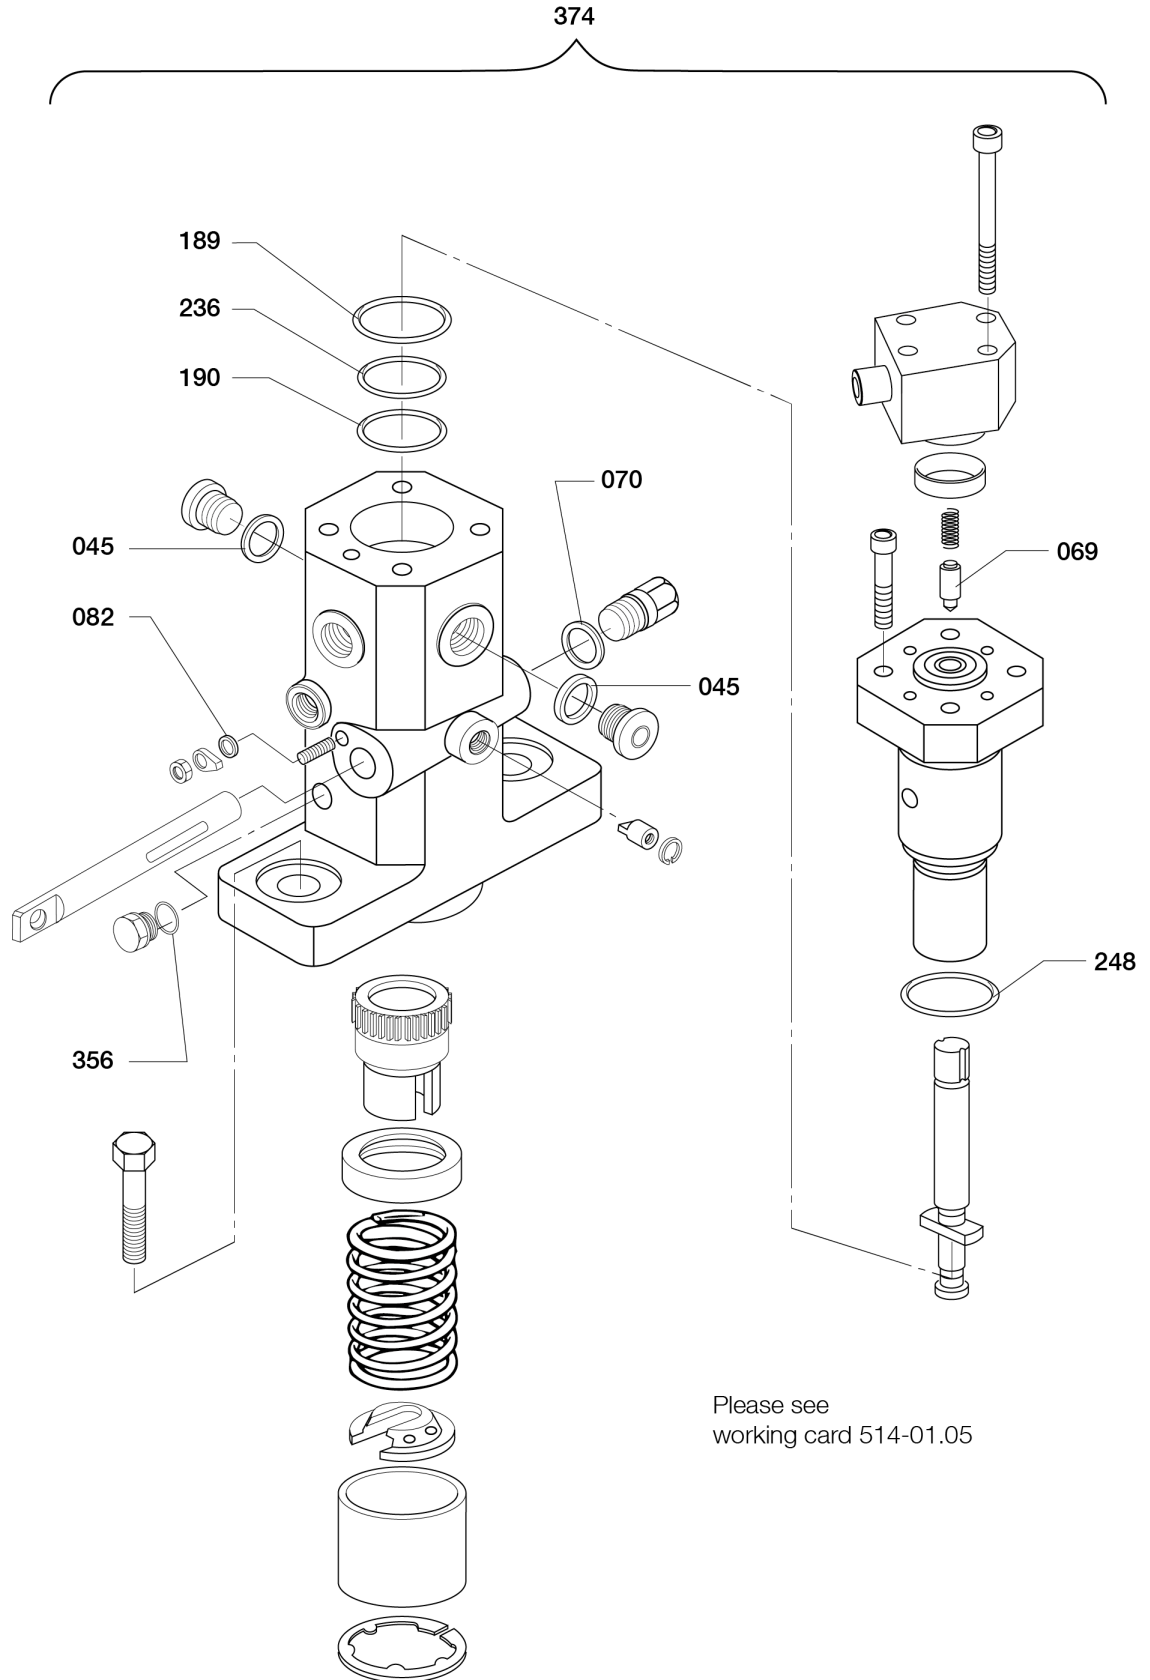

L23/30H, L23/30DF

P51730-18	Kit for fuel injection pump	Spare Part Kit Plate Page 2 (2)
-----------	------------------------------------	------------------------------------

L23/30H, L23/30DF

Item No.	Qty	Item Designation	Where to find in the engine instruction book	
374 ¹⁾	1/P	Complete kit for fuel injection pump		
	2	Packing ring	P51401	045
	1	Plunger and barrel Ø20 incl. non-return valve (HFO)	P51401	069
	1	Joint washer	P51401	070
	2	Washer	P51401	082
	1	U-cup seal ring	P51401	189
	1	O-ring	P51401	190
	1	O-ring	P51401	236
	1	U-cup seal ring	P51401	248
	1	Packing ring	P51401	356

When ordering spare parts, see also page 500.50/600.50/Preface.

Note

¹⁾ Please note that this is a kit supply and that any exceeding number of parts are not accepted as return goods.

* = Only available as part of a spare parts kit/not available separately

Qty/P = Qty/Pump