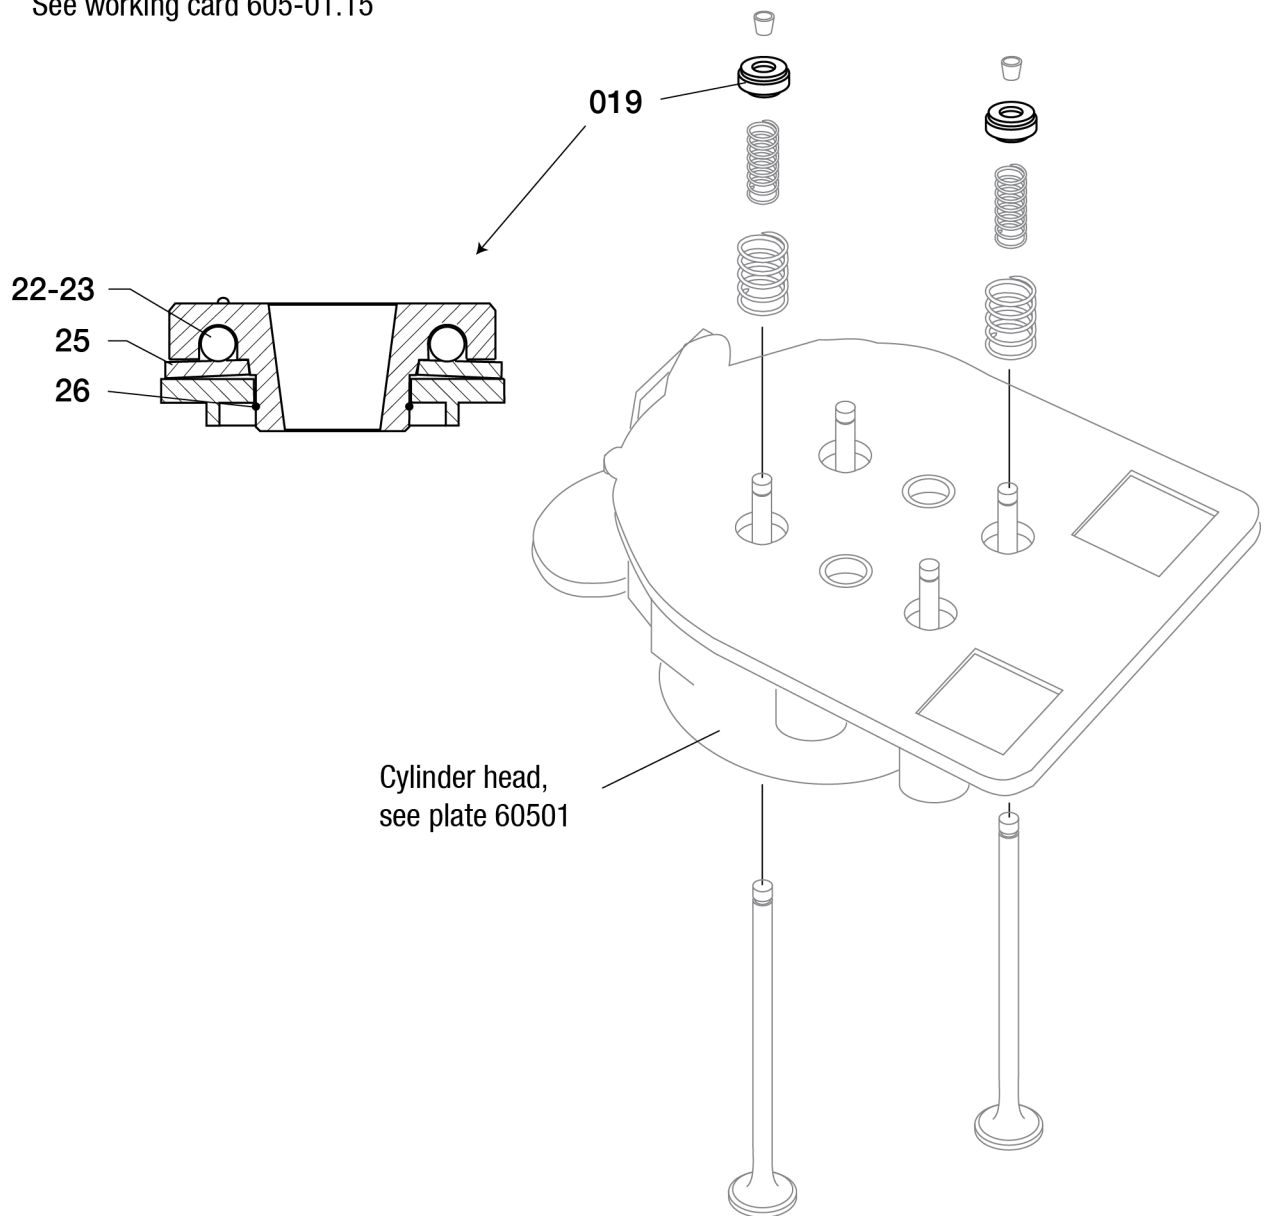

**L28/32H, V28/32H**

See working card 605-01.15

P61705-01H	<b>Kit for rotocap</b>	Spare Part Kit Plate Page 2 (2)
------------	------------------------	------------------------------------

**L28/32H, V28/32H**

Item No.	Qty	Item Designation	Where to find in the engine instruction book	
019		Kit per rotocap complete, consisting of:		
	6	Spring	P61705	22
	6	Ball	P61705	23
	1	Spring washer	P61705	25
	1	Retainer ring	P61705	26